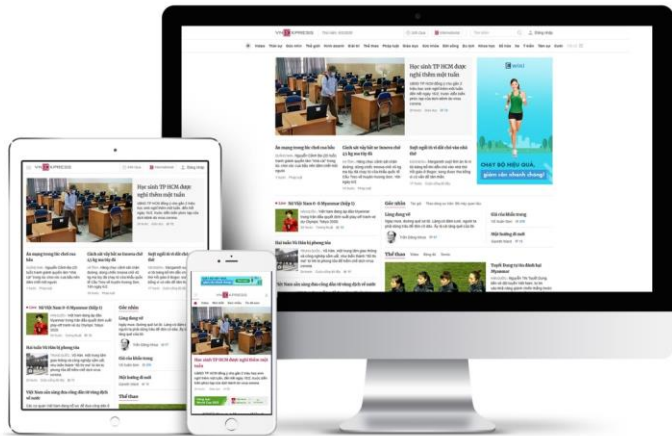

Báo giá quảng cáo hiển thị mobile

Áp dụng từ **01/07/2020**